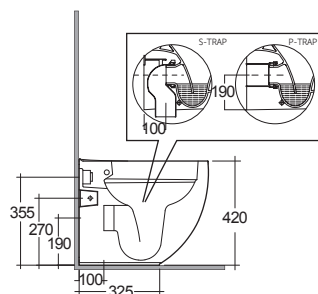

IMPERIA

72805

WC RIMLESS FILOMURO TERRA 52 cm
HIDDEN FIX

MADE IN UAE