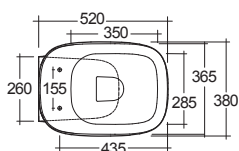

IMPERIA

72805

WC RIMLESS FILOMURO TERRA 52 cm
HIDDEN FIX

MADE IN UAE