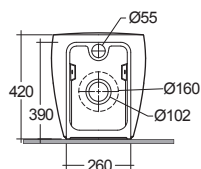

IMPERIA

72805

WC RIMLESS FILOMURO TERRA 52 cm
HIDDEN FIX

MADE IN UAE